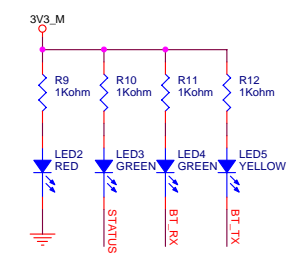

# Firmtech [FB801ED] V1.2

|                   |                         |              |
|-------------------|-------------------------|--------------|
| Firmtech co., Ltd |                         |              |
| Title             | FB801ED V1.1            |              |
| Size              | Document Number         | Rev          |
| Custom            | FB801EV V1.0            | 1.0          |
| Date:             | Friday, August 14, 2009 | Sheet 1 of 1 |