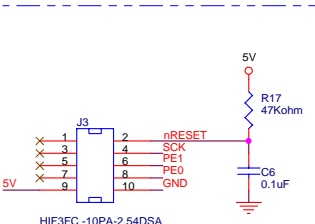

# Firmtech [FB801ED] V1.2

|                   |                         |              |
|-------------------|-------------------------|--------------|
| Firmtech co., Ltd |                         |              |
| Title             | FB801ED V1.1            |              |
| Size              | Document Number         | Rev          |
| Custom            | FB801EV V1.0            | 1.0          |
| Date:             | Friday, August 14, 2009 | Sheet 1 of 1 |