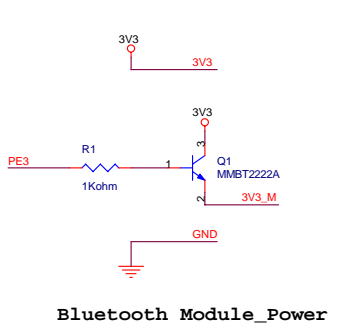

# Firmtech [FB801ED] V1.2

|                   |                         |              |
|-------------------|-------------------------|--------------|
| Firmtech co., Ltd |                         |              |
| Title             | FB801ED V1.1            |              |
| Size              | Document Number         | Rev          |
| Custom            | FB801EV V1.0            | 1.0          |
| Date:             | Friday, August 14, 2009 | Sheet 1 of 1 |