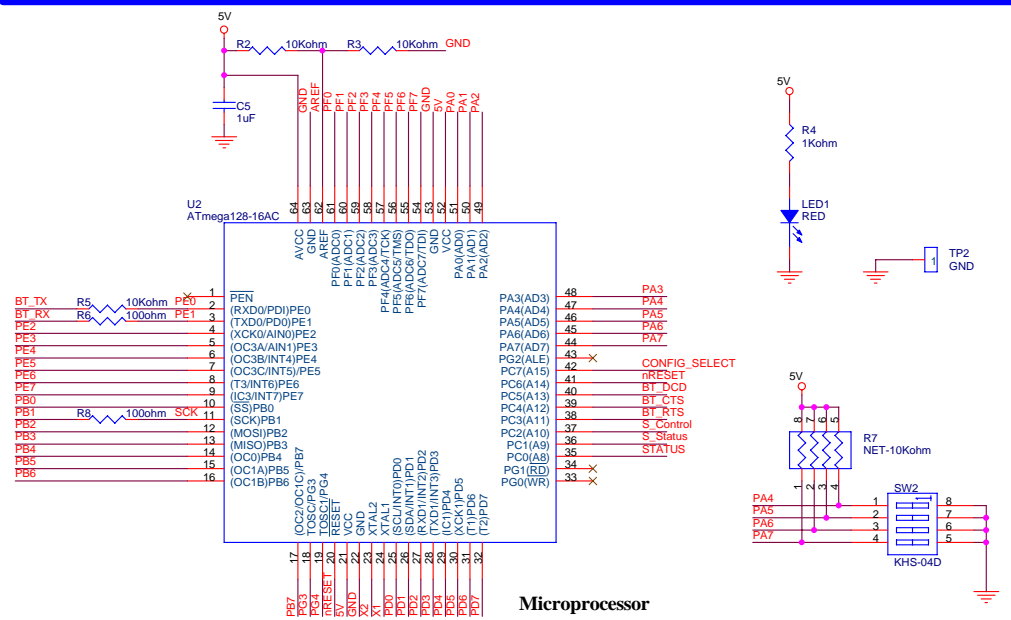

# Firmtech [FB801ED] V1.2

|                   |                         |              |
|-------------------|-------------------------|--------------|
| Firmtech co., Ltd |                         |              |
| Title             | FB801ED V1.1            |              |
| Size              | Document Number         | Rev          |
| Custom            | FB801EV V1.0            | 1.0          |
| Date:             | Friday, August 14, 2009 | Sheet 1 of 1 |