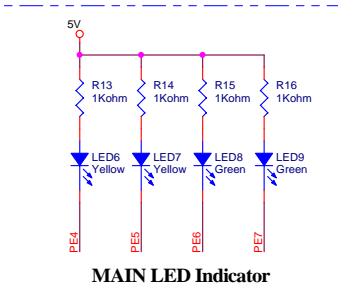

# Firmtech [FB801ED] V1.2

|                   |                         |              |
|-------------------|-------------------------|--------------|
| Firmtech co., Ltd |                         |              |
| Title             | FB801ED V1.1            |              |
| Size              | Document Number         | Rev          |
| Custom            | FB801EV V1.0            | 1.0          |
| Date:             | Friday, August 14, 2009 | Sheet 1 of 1 |