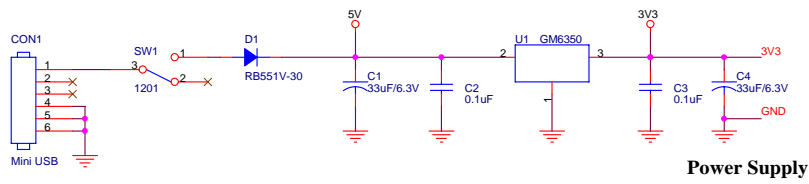

# Firmtech [FB801ED] V1.2

|                   |                         |              |
|-------------------|-------------------------|--------------|
| Firmtech co., Ltd |                         |              |
| Title             | FB801ED V1.1            |              |
| Size              | Document Number         | Rev          |
| Custom            | FB801EV V1.0            | 1.0          |
| Date:             | Friday, August 14, 2009 | Sheet 1 of 1 |