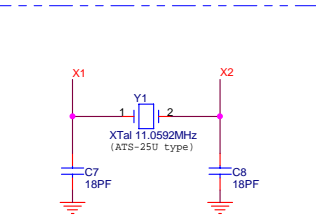

# Firmtech [FB801ED] V1.2

|                   |                         |              |
|-------------------|-------------------------|--------------|
| Firmtech co., Ltd |                         |              |
| Title             | FB801ED V1.1            |              |
| Size              | Document Number         | Rev          |
| Custom            | FB801EV V1.0            | 1.0          |
| Date:             | Friday, August 14, 2009 | Sheet 1 of 1 |