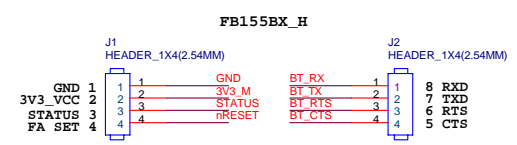

# Firmtech [FB801ED] V1.2

|                   |                         |              |
|-------------------|-------------------------|--------------|
| Firmtech co., Ltd |                         |              |
| Title             | FB801ED V1.1            |              |
| Size              | Document Number         | Rev          |
| Custom            | FB801EV V1.0            | 1.0          |
| Date:             | Friday, August 14, 2009 | Sheet 1 of 1 |