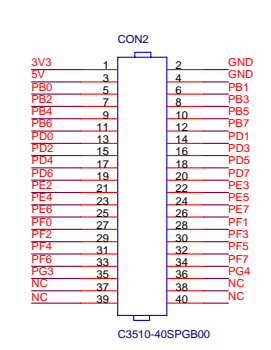

# Firmtech [FB801ED] V1.2

|                   |                         |              |
|-------------------|-------------------------|--------------|
| Firmtech co., Ltd |                         |              |
| Title             | FB801ED V1.1            |              |
| Size              | Document Number         | Rev          |
| Custom            | FB801EV V1.0            | 1.0          |
| Date:             | Friday, August 14, 2009 | Sheet 1 of 1 |